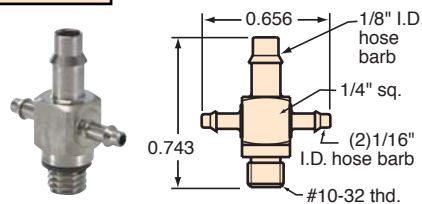

"X" FITTINGS

#10-32 to Hose "X" Fittings

Gasket: Buna-N gasket included (not installed)

XT4-202