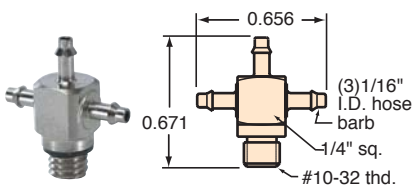

X43-303

X44-202

X44-402

X44-404

XT2-404

#10-32 to Hose "X" Fittings

Gasket: Buna-N gasket included (not installed)

XT2-202