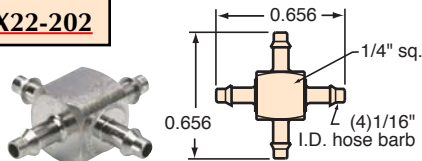

"X" FITTINGS

X22-202

X32-202

X33-202

X33-303

X42-202

X42-402

X44-303

X43-303

X44-202

X44-402

X44-404

XT2-404

#10-32 to Hose "X" Fittings

Gasket: Buna-N gasket included (not installed)

XT2-202