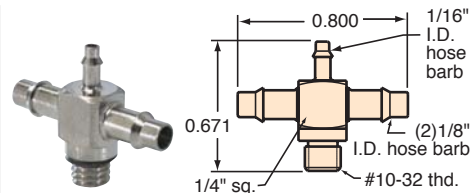

"X" FITTINGS

#10-32 to Hose "X" Fittings

Gasket: Buna-N gasket included (not installed)

XT2-404