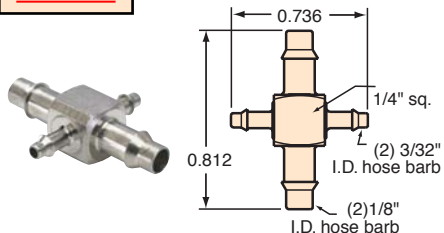

"X" FITTINGS

X22-202

X32-202

X33-202

X33-303

X42-202

X42-402

X44-303

X43-303

X44-202

X44-402

X44-404

XT2-404

#10-32 to Hose "X" Fittings

Gasket: Buna-N gasket included (not installed)

XT2-202