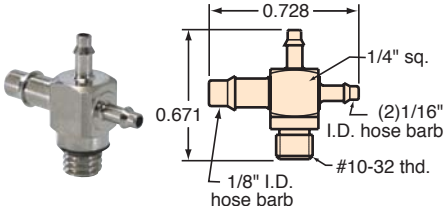

"X" FITTINGS

#10-32 to Hose "X" Fittings

Gasket: Buna-N gasket included (not installed)

XT2-402