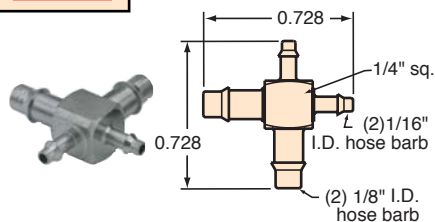

"X" FITTINGS

X22-202

X32-202

X33-202

X33-303

X42-202

X42-402

X44-303

X43-303

X44-202

X44-402

X44-404

XT2-404

#10-32 to Hose "X" Fittings

Gasket: Buna-N gasket included (not installed)

XT2-202