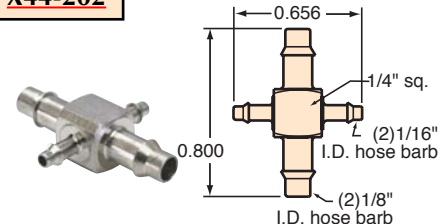

"X" FITTINGS

X22-202

X32-202

X33-202

X33-303

X42-202

X42-402

X44-303

X43-303

X44-202

X44-402

X44-404

XT2-404

#10-32 to Hose "X" Fittings

Gasket: Buna-N gasket included (not installed)

XT2-202