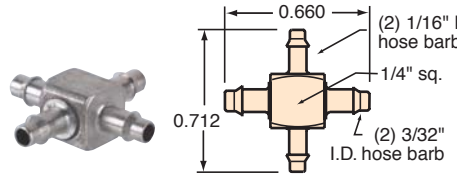

"X" FITTINGS

X22-202

X32-202

X33-202

X33-303

X42-202

X42-402

X44-303

X43-303

X44-202

X44-402

X44-404

XT2-404

#10-32 to Hose "X" Fittings

Gasket: Buna-N gasket included (not installed)

XT2-202