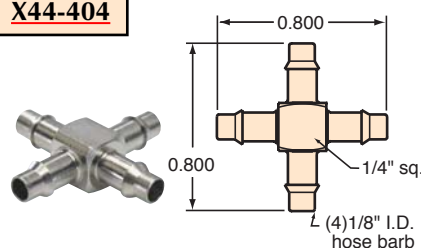

"X" FITTINGS

X22-202

X32-202

X33-202

X33-303

X42-202

X42-402

X44-303

X43-303

X44-202

X44-402

X44-404

XT2-404

#10-32 to Hose "X" Fittings

Gasket: Buna-N gasket included (not installed)

XT2-202