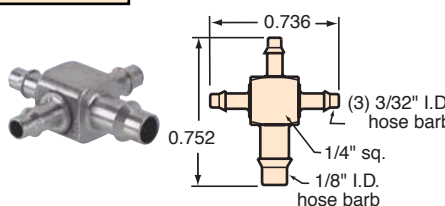

"X" FITTINGS

X22-202

X32-202

X33-202

X33-303

X42-202

X42-402

X44-303

X43-303

X44-202

X44-402

X44-404

XT2-404

#10-32 to Hose "X" Fittings

Gasket: Buna-N gasket included (not installed)

XT2-202