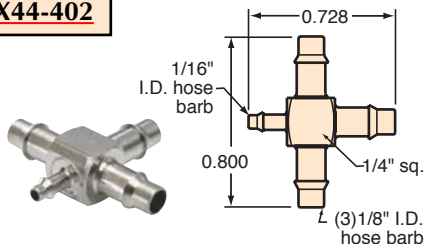

"X" FITTINGS

X22-202

X32-202

X33-202

X33-303

X42-202

X42-402

X44-303

X43-303

X44-202

X44-402

X44-404

XT2-404

#10-32 to Hose "X" Fittings

Gasket: Buna-N gasket included (not installed)

XT2-202