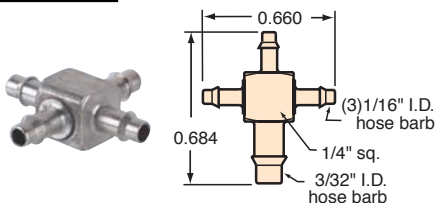

"X" FITTINGS

X22-202

X32-202

X33-202

X33-303

X42-202

X42-402

X44-303

X43-303

X44-202

X44-402

X44-404

XT2-404

#10-32 to Hose "X" Fittings

Gasket: Buna-N gasket included (not installed)

XT2-202