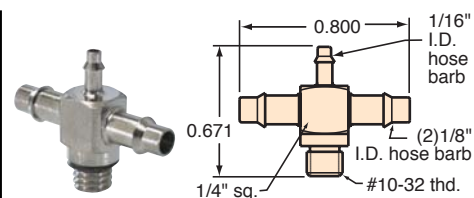

X43-303

X44-202

X44-402

X44-404

XT2-404

#10-32 to Hose "X" Fittings

Gasket: Buna-N gasket included (not installed)

XT2-202