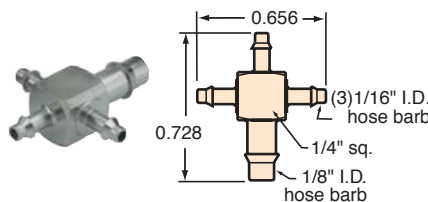

"X" FITTINGS

X22-202

X32-202

X33-202

X33-303

X42-202

X42-402

X44-303

X43-303

X44-202

X44-402

X44-404

XT2-404

#10-32 to Hose "X" Fittings

Gasket: Buna-N gasket included (not installed)

XT2-202