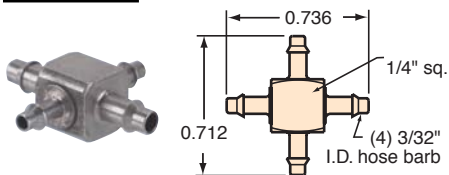

"X" FITTINGS

X22-202

X32-202

X33-202

X33-303

X42-202

X42-402

X44-303

X43-303

X44-202

X44-402

X44-404

XT2-404

#10-32 to Hose "X" Fittings

Gasket: Buna-N gasket included (not installed)

XT2-202